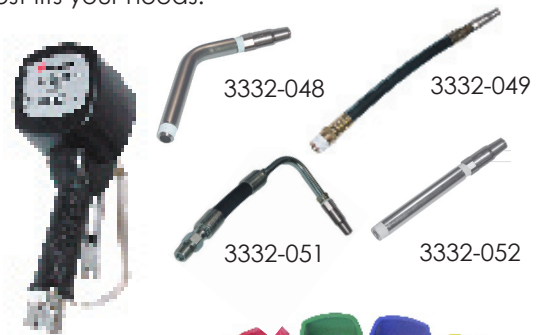

Ordering

Purchasing your new mechanical handle is easy. Decide which basic meter you want. They are available in either quarts or liters. Then choose the extension that best fits your needs.