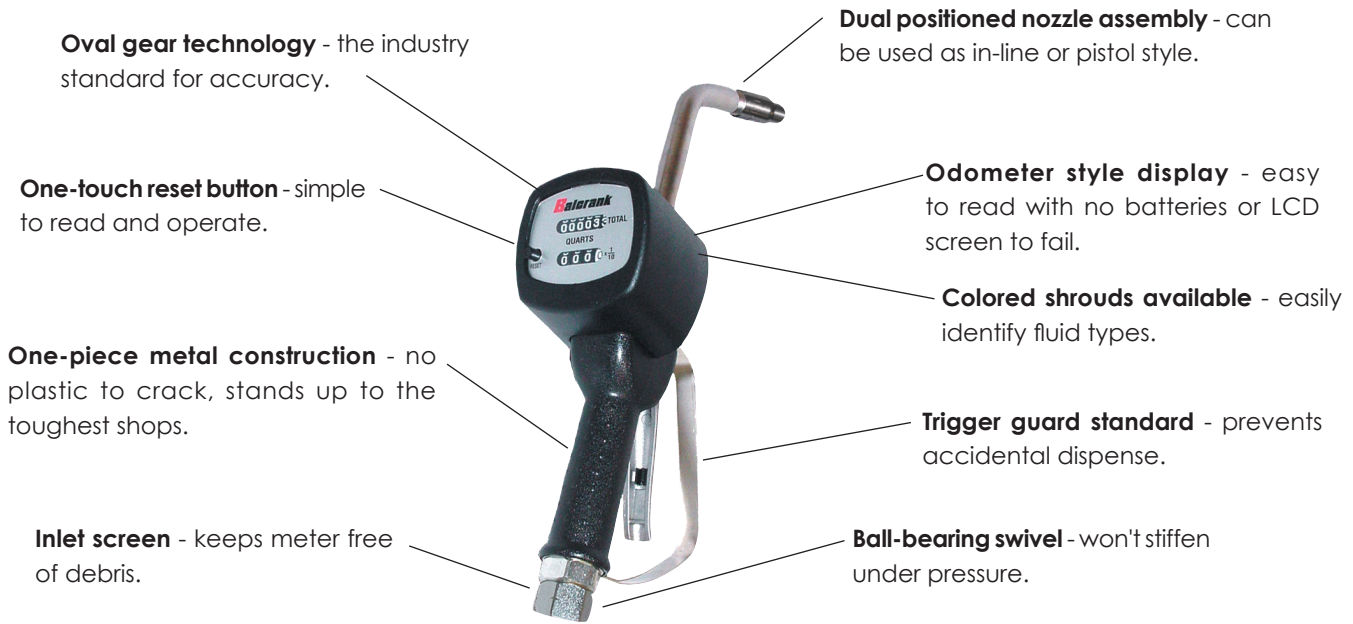

## **Balcrank's Pro-Series Analog Display Control Handle**

*Balcrank has combined oval gear technology (the industry's standard for accuracy) with the reliability of a mechanical display in a one-piece rugged metal body.*

*The durable Pro - Series analog display control handle.*

- **No batteries to change, no LCD display to crack or fail, no routine maintenance required**
- **Oval gear meter technology - accuracy for high volume and hard working shops**
- **Ruggedness that an electronic handle can't match**
- **Free-moving, ball bearing swivel won't stiffen under pressure**
- **Trigger guard included to prevent accidental dispensing**

# Pro-Series Analog Display Control Handle

Get a display that will never go blank and will never need batteries. The Professional Series handle uses the same oval gear technology as electronic meters combined with a simple to read odometer style display. Your shop will never go down due to a cracked or faded LCD display, and you will never again replace batteries. Balcrank has modernized the mechanical meter so that you can have rugged reliability AND extreme precision. This meter is specifically designed for high volume shops and rugged environments.

## Oval Gear Technology

The heart of the Pro-series control handle's accuracy is the oval gear technology. This is the exact same measuring system used in the most expensive electronic meters. The oval gear arrangement gives this meter class leading precision of  $\pm 0.5\%$ . That means a 4 quart fill will be accurate to within about half an ounce. That is the kind of precision that will keep your shrinkage to a minimum.