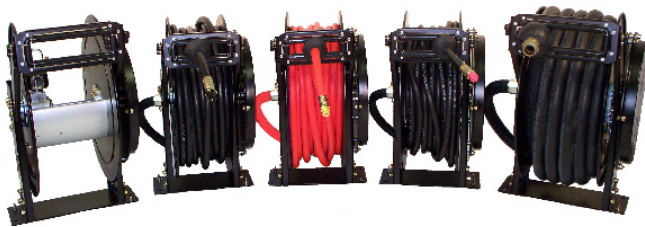

Fluid Dispensing Systems

for the Industrial, Commercial & Automotive Industry

Premium EVX Series Hose Reels

Balcrank has improved its already high quality Premium EV series reel. Introducing the **new** improved Premium EVX series reels. The added hose capacity gives you longer reach and high volume delivery.

Rectangular shaped roller outlet – prevents hose pinch and stacking.

Large hose capacity – handles a maximum of 100 ft. of hose, depending on fluid application and hose diameter.

Powder coated – for a lifetime finish.

Dual outlet arm – for rigidity and strength.

Spring canister – protects power spring from corrosion caused by the elements.

Heavy gauge steel base – Ideal for mobile equipment application.

EVX Series Reels

The new EVX series is an entire family of reels designed to meet all of your fluid dispensing needs!

Premium EVX Reel Models

2310-018Air/Water 100' x 1/2"
2310-019Oil, ATF 100' x 1/2"
2310-020Grease 100' x 3/8"
2310-021 Diesel 65' x 1"
2310-022 Lube/Diesel Bare*
2310-023Air/Water Bare**