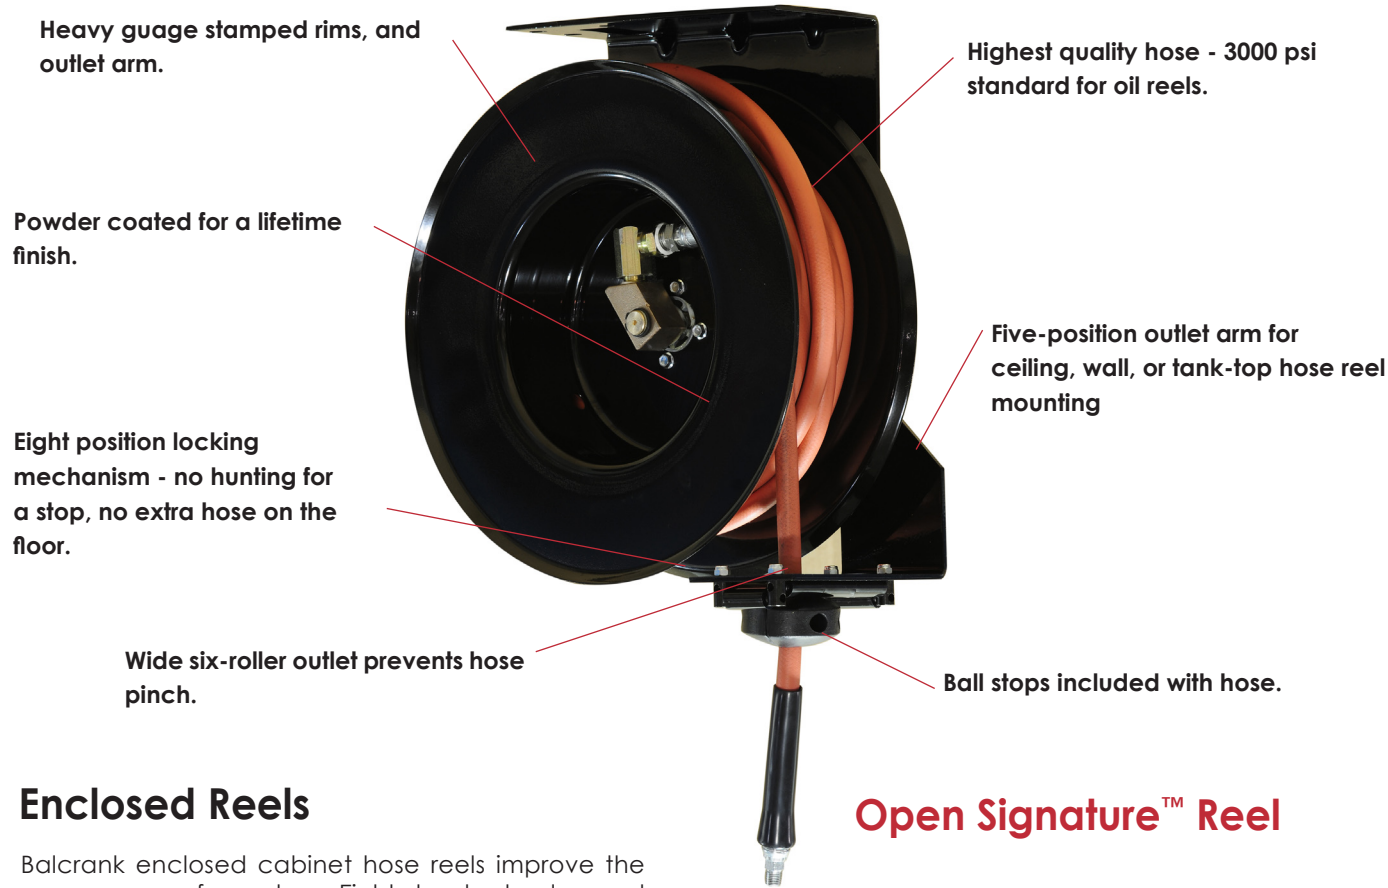

Signature™ Series hose reels

- Professional reels for the toughest shop environments!

Balcrank Signature™ hose reels are the standard of the industry because they are rugged, reliable, compact and easy to install. Balcrank has been manufacturing high quality lubrication equipment that professional mechanics have been using for over 100 years.

- **Easy to install** - Compact design to fit small spaces. Ceiling, wall, tank, cabinet or mobile lube mounting.
- **Proven design** - Excess spring torque assures reliable hose return. Built in overrun clutch is designed to prevent power spring failure.
- **Built to last** - Thick wall fluid swivel and hub; heavy gauge stamped rims, arms, and base.
- **Highest quality hose** - Produced by the leading US manufacturer, hoses carry a 1 year warranty.
- **High quality powder coat finish** - Eight standard colors available.
- **Full range of model choices** - Open and enclosed reels for air/water, lube, and grease.

Heavy gauge stamped rims, and outlet arm.

Highest quality hose - 3000 psi standard for oil reels.

Powder coated for a lifetime finish.

Five-position outlet arm for ceiling, wall, or tank-top hose reel mounting

Eight position locking mechanism - no hunting for a stop, no extra hose on the floor.

Wide six-roller outlet prevents hose pinch.

Ball stops included with hose.

Enclosed Reels

Balcrank enclosed cabinet hose reels improve the appearance of any shop. Eight standard colors and custom colors are available to match work benches and/or automotive lifts for the ultimate in shop appearance. Add automaker's logos to totally brand the shop from ceiling to floor.