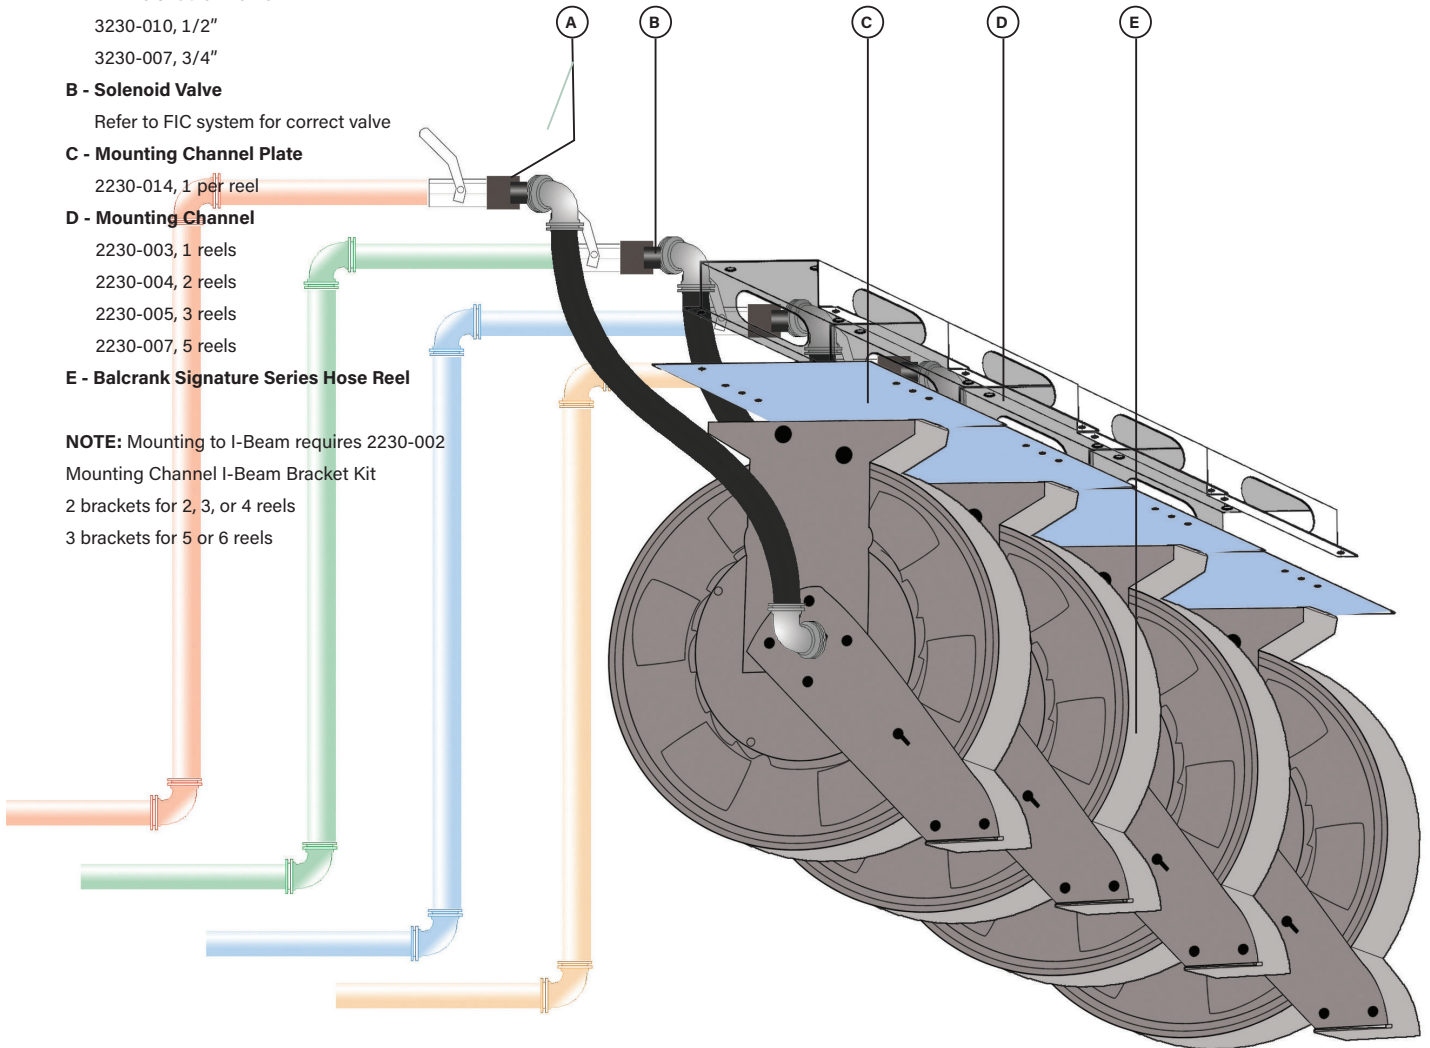

Hose Reel System

A - Airline shut-off valve

3230-010, 1/2"

3230-007, 3/4"

B - Solenoid Valve

Refer to FIC system for correct valve

C - Mounting Channel Plate

2230-014, 1 per reel

D - Mounting Channel

2230-003, 1 reels

2230-004, 2 reels

2230-005, 3 reels

2230-007, 5 reels

E - Balcrank Signature Series Hose Reel

NOTE: Mounting to I-Beam requires 2230-002

Mounting Channel I-Beam Bracket Kit

2 brackets for 2, 3, or 4 reels

3 brackets for 5 or 6 reels

NOTE:

Installation detail is based on one location and is intended to clarify the design intent. Adjust hose reel installation as required to suit specific location(s). Number of reels shown on drawing and installation shall comply with Balcrank's reel installation requirements.