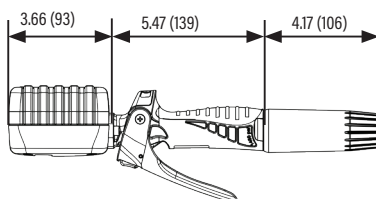

Markets Served

- Car and truck dealers
- Fast lube and maintenance shops
- Fleets
- Mining and construction
- Lube trucks

See Dispense nozzle OD for important details

TECHNICAL DATA	
Units of measure	Batch: Gallons, Quarts, Pints, and Liters (in 0.01 increments)
Accuracy	+/- 0.5% of reading (lubricating oils)
Flow Range	0.26-8 gal/min (1-30 l/min)
Maximum pressure	1,450 psi (100 bar)
Swivel inlet	1/2" NPT(F)
Dispense Nozzle OD	Auto = 0.605" Manual 1/4 turn for OIL = 0.705" Manual 1/4 turn for ATF = 0.315" Verify ID of ATF fill port for compatibility
Operating temperature	14° F to 140° F (-10° C to 60° C)
Weight	4 lb (1.80 kg)
Battery	2 x 1.5 v alkaline "AAA"
Compatible Fluids	Oil, transmission fluid, hydraulic fluid, and anti-freeze
Wetted Materials	Liquid Crystal Polymer (LCP), aluminum, Buna-N™, zinc plated steel, stainless steel, neodymium, and brass
Service Bulletin	SB 3095

Dimensions inches (mm)

833398 Multi Colored set; red, yellow, green, blue (4 pcs)