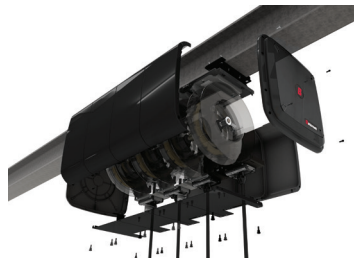

Enclosed Hose Reels

All metal enclosed cabinet hose reels are designed to improve the appearance of any shop. Standard color is black and six special colors are available to match workbenches, and automotive lifts.

Air & Water Anti-freeze Windshield wash Oil Grease

Balcrank recommends using mounting channels or framing strut for installation of these enclosures.

- All steel cabinets have high quality, powder coated finish providing corrosion resistance
- Cabinet design provides smooth and easy operation: prevents hose pinch and reduces wear when pulling from any angle
- Simple installation and serviceability
- Cabinet design ties all reels in the bank together to form one complete rigid structure
- Aluminum end panels with removable poly inserts provide fast and easy serviceability

Channels are designed to build a bank of reels

- When mounting directly to an I-Beam, use Mounting Channel I-Beam Bracket Kit #2230-002 to mount channel to a structural I-Beam.

ADD A LIGHT OR ELECTRIC REEL

2254-316

2254-518D

CHOOSE YOUR SIDE ENCLOSURE

Order 1 side enclosure kit per reel

Side enclosure kits include: 2 side panels, 1 roller outlet assembly, 1 quick mounting plate, and hardware

MODELS AVAILABLE	DESCRIPTION
2250-011	Kit, side enclosure black semi-gloss
2250-012	Kit, side enclosure white
2250-013	Kit, side enclosure green
2250-014	Kit, side enclosure blue
2250-015	Kit, side enclosure red
2250-016	Kit, side enclosure silver
2250-017	Kit, side enclosure yellow