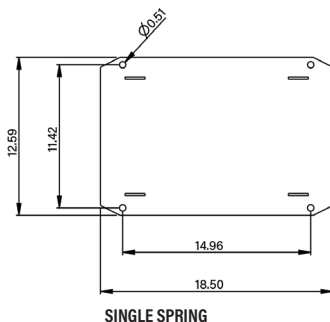

* Verify that system design supports the use of an evacuation reel.
** Double spring reel