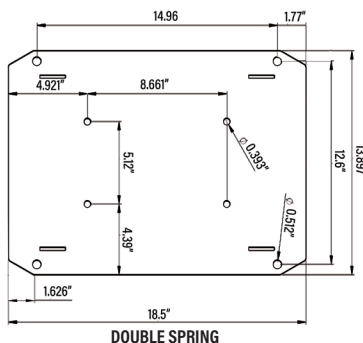

* Verify that system design supports the use of an evacuation reel.
** Double spring reel