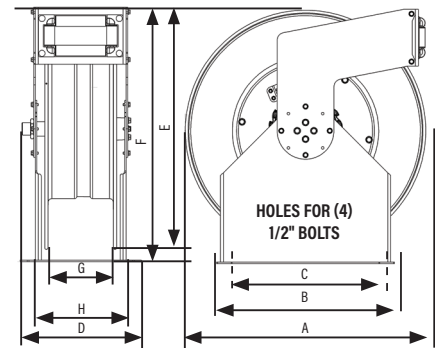

Hose Reels Extended Volume Extra (EVX)

2

**Air & Water
Anti-freeze
Oil
Diesel
Evacuation**

The Extended Volume, EVX Series hose reels are designed for high volume heavy-duty applications where large hose diameters are required for increased flow. The EVX reels will accommodate up to 50' of 1" ID hose or 100' of 1/2" ID hose. Perfect for heavy-duty fleet, construction, mining and industrial applications.

All EVX series reels include hose, hose stop and a 2.5' connecting hose.

MODELS AVAILABLE	DESCRIPTION	REPLACEMENT HOSE
Air & Water Low Pressure 300 psi (21 bar) for delivery of air, water and anti-freeze		
2310-034	Bare reel, 50' x 1" ID hose or 75' x 1/2" ID hose	-
2310-035**	Bare reel, 75' x 3/4" ID hose or 100' x 1/2" ID hose	-
2310-036**	75' x 1/2" ID hose	8141-075
2310-037**	100' x 1/2" ID hose	8141-100
2310-038**	75' x 3/4" ID hose	8161-075
2310-039	50' x 1" ID hose	8181-050
Oil Medium Pressure 1,525 psi (105 bar) & 2,320 (160 bar) for delivery of lubricants		
2310-035**	Bare reel, 75' x 3/4" ID hose or 100' x 1/2" ID hose	-
2310-045**	50' x 1" ID hose 1,500 psi	8281-050
2310-041**	75' x 3/4" ID hose 1,525 psi	8264-075
2310-040**	100' x 1/2" ID hose 2,320 psi	8250-100
Diesel & Evacuation Low Pressure 50 psi (3 bar) for delivery of diesel fuel and used oil evacuation*		
2310-034	Bare reel, 50' x 1" ID hose or 75' x 1/2" ID hose	-
2310-043	50' x 1" ID hose Diesel	8481-050
2310-042	50' x 1" ID hose Evacuation	8181-050

TECHNICAL DATA	
Low & Medium Pressure Reels	
Fluid inlet port	1" NPT(F) swivel
Fluid outlet port	1" NPT(F) swivel
Hose outlet thread	1/2" NPT(M) for 1/2" ID Hoses
	3/4" NPT(M) for 3/4" ID Hoses
	1" NPT(M) for 1" ID Hoses
Wetted Materials	Nickel plated steel and Buna-N
Service Bulletin	SB 2029