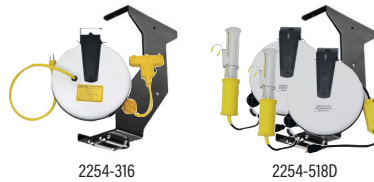

ADD A LIGHT OR ELECTRIC REEL

MODELS AVAILABLE	DESCRIPTION
2254-518	Light Cord Reel & Bracket 50' x 18 gauge
2254-518D	Dual Light - 2 Light Cord Reels & Bracket - fits 1 single enclosure 50' x 18 gauge
2254-316	Electric Cord Reel & Bracket 30' x 10 amps, 3 outlet