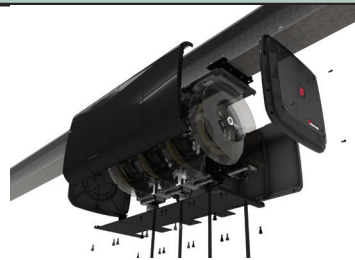

CHOOSE YOUR SIDE ENCLOSURE

Order 1 side enclosure kit per reel

Side enclosure kits include: 2 side panels, 1 roller outlet assembly, 1 quick mounting plate, and hardware

MODELS AVAILABLE	DESCRIPTION
2250-011	kit, side enclosure black semi-gloss
2250-012	kit, side enclosure white
2250-013	kit, side enclosure green
2250-014	kit, side enclosure blue
2250-015	kit, side enclosure red
2250-016	kit, side enclosure silver
2250-017	kit, side enclosure yellow