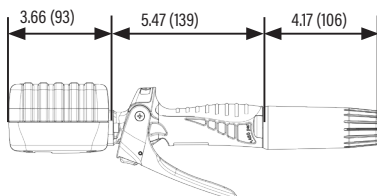

3

See Dispense nozzle OD for important details

TECHNICAL DATA

Units of measure	Batch: Gallons, Quarts, Pints, and Liters (in 0.01 increments)
Accuracy	+/- 0.5% of reading (lubricating oils)
Flow Range	0.26-8 gal/min (1-30 l/min)
Maximum pressure	1,450 psi (100 bar)
Swivel inlet	1/2" NPT(F)
Dispense Nozzle OD	Auto = 0.605" Manual 1/4 turn for OIL = 0.705" Manual 1/4 turn for ATF= 0.315" Verify ID of ATF fill port for compatibility
Operating temperature	14 °F to 140 °F (-10 °C to 60 °C)
Weight	4 lb (1.80 kg)
Battery	2 x 1.5 v alkaline "AAA"
Compatible Fluids	Oil, transmission fluid, hydraulic fluid, and anti-freeze
Wetted Materials	Liquid Crystal Polymer (LCP), aluminum, Buna-N™, zinc plated steel, stainless steel, neodymium, and brass
Service Bulletin	SB 3095

Dimensions inches (mm)

833398 Multi Colored set; red, yellow, green, blue (4 pcs)