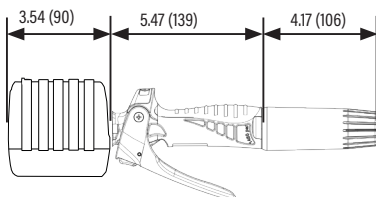

Control Handles MO Meter (Mechanical Oval Gear Meter)

See Dispense nozzle OD for important details

| TECHNICAL DATA | |
|-----------------------|--|
| Units of measure | Quarts & Liters (totalizer Gallons) |
| Accuracy | +/- 1% |
| Flow Rate | 0.25 - 8 gal/min (1 - 30 l/min) |
| Maximum pressure | 1,000 psi (70 bar) |
| Swivel inlet | 1/2" NPT(F) |
| Dispense Nozzle OD | Auto = 0.605" Manual 1/4 turn for OIL = 0.705" Manual 1/4 turn for ATF= 0.315" Verify ID of ATF fill port for compatibility |
| Operating temperature | 14 °F to 140 °F (-10 °C to 60 °C) |
| Weight | 4 lb (1.80 kg) |
| Compatible Fluids | Oil, transmission fluid, hydraulic fluid, and anti-freeze |
| Wetted Materials | Acetal, aluminum, stainless steel, NBR, Zinc plated steel, TPU, Polyamide |
| Service Bulletin | SB 3113 |

Dimensions inches (mm)

833398 Multi Colored set; red, yellow, green, blue (4 pcs)

Features

- 6-digit totalizer; keeps lifetime record of volume dispensed in gallons
- Meter with odometer display, works without batteries and performs well in all environments
- No calibration required; precision machined metering chamber assures repeatable accuracy
- Ergonomically designed grip handle for optimum comfort
- Unique 1/4 turn manual non-drip tip; fast, simple
- Included swivel hose-end cover, protects vehicle or machine surfaces from scratches