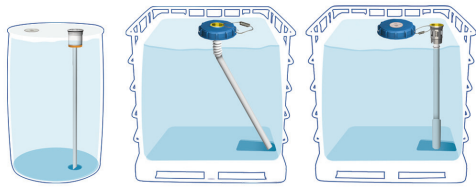

Coupler Components and Kits

Drum Coupler Systems Center Tote Coupler Systems Side Tote Coupler Systems

NOTE: When ordering suction kits ensure you have selected the correct dip tube orientation for your system. DEF Packages do not include coupler systems. You must choose a coupler kit to create a complete system for your fluid distribution needs.

OPEN SYSTEMS COMPONENTS		
For open systems, use Drum Quick Pro (DQP) accessories.		
DRUM QUICK PRO (DQP)		
	4530-001	Coupler, polyethylene 3/4" barb
	3250-002	Replacement filter, air - used on 4530-001
	4530-002	Insert, polyethylene, 2" ABUT (M) (American Buttress)
	4530-006	Dip tube, 55 gal drum mount length
	4530-005	Dip tube, 275 gal tote mount length
	4530-006	Dip tube, 55 gal drum mount length
SUCTION KITS		
	4530-007	Suction Kit, DQP series Includes: coupler, insert, key and 55 gal drum mount length dip tube
	4530-008	Suction Kit, DQP series Includes: coupler, insert, key and 275 gal tote mount length dip tube
	4530-009	Suction Kit, DQP series Includes: coupler, insert, key and 330 gal tote mount length dip tube