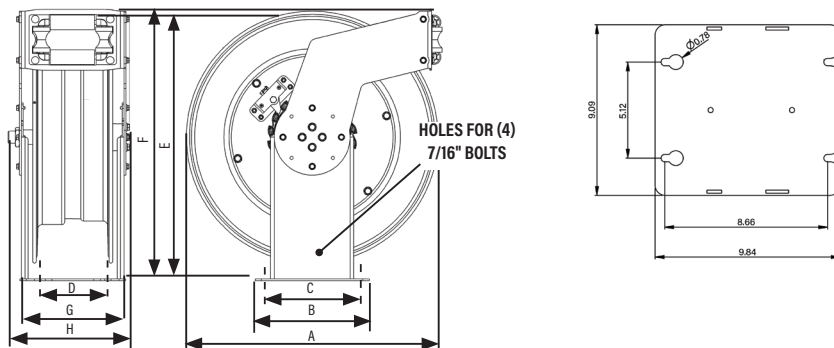

Hose Reels Extended Volume (EV)

DEF

The EV reel is for longer hose lengths and higher flow requirements. Includes hose, hose stop and a 2.5' connecting hose.

MODELS AVAILABLE	DESCRIPTION	REPLACEMENT HOSE
EXTENDED VOLUME (EV) DEF (Diesel Exhaust Fluid) Low pressure 150 psi (10 bar) for delivery of DEF		
2400-010	Bare reel, up to 50' x 3/4" ID BSPP (F) hose	-
2400-011	50' x 3/4" ID BSPP (M) includes 3' inlet hose	8569-050

TECHNICAL DATA	
Fluid inlet port	3/4" BSPP cone seal bare
Fluid outlet port	3/4" BSPP bare
Inlet/Outlet thread	3/4" BSPP for 3/4" hoses
Wetted Materials	Stainless steel, Polypropylene and Viton [®]
Service Bulletin	SB 2028

DIMENSIONS SERIES (INCHES)							
A	B	C	D	E	F	G	H
22"	85/8"	5"	5 1/8"	22"	23 1/2"	9"	9 1/4"