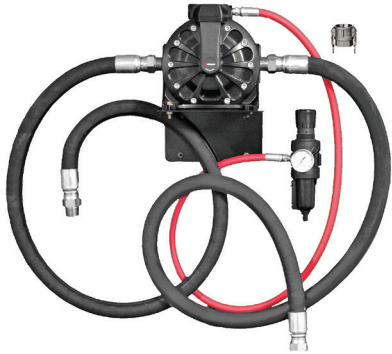

AODD Used Fluid Equipment for Anti-freeze

CF30 Series Evacuation Package

Evacuation system for anti-freeze disposal

CF50 Series Evacuation Package

Evacuation system for anti-freeze disposal

1121-023 CF30 EVACUATION PACKAGE FOR USED ANTI-FREEZE	
INCLUDES	
1120-040	Buna/Hytrel® CF30 Diaphragm Pump
8134-005	LP Hose Assembly 5' x 3/8"
8264-005	Qty 2 - MP Hose Assembly Suction Rated 5' x 3/4"
4140-044	Cam-lock Coupler 3/4"
4140-052	Cam-lock Dust Plug 3/4"
3230-019	LP Air Ball Valve 3/8" NPT(F) no bleed
3230-021	LP Air Ball Valve 3/4" NPT(F) no bleed
3260-035	F/R Auto Drain 3/8" NPT(F)
4411-025	Mounting Bracket for AODD Pumps

1121-025 CF50 EVACUATION PACKAGE FOR USED ANTI-FREEZE	
INCLUDES	
1120-037	Buna/Hytrel® CF50 Diaphragm Pump
8134-005	LP Hose Assembly 5' x 3/8"
8264-005	Qty 2 - MP Hose Assembly Suction Rated 5' x 3/4"
4140-044	Cam-lock Coupler 3/4"
4140-052	Cam-lock Dust Plug 3/4"
3230-019	LP Air Ball Valve 3/8" NPT(F) no bleed
3230-021	LP Air Ball Valve 3/4" NPT(F) no bleed
3260-035	F/R Auto Drain 3/8" NPT(F)
4411-036	Mounting Bracket for CF50 AODD Pumps

Warning! Not to be used with flammable fluids.

Warning! Not to be used with flammable fluids.

Accessory Evacuation Packages for Oil & Anti-freeze

Does not include pump.

4140-062 EVACUATION PACKAGE FOR OIL DESIGNED FOR THE CF30	
INCLUDES	
8134-005	LP Hose Assembly 5' x 3/8"
8264-005	MP Hose Assembly 5' x 3/4"
8181-006	LP Hose Assembly Suction Rated 6' x 1"
4140-017	Cam-lock Coupler 1"
3230-019	LP Air Ball Valve 3/8" NPT(F) no bleed
3230-022	LP Air Ball Valve 1" NPT(F) no bleed
3260-035	F/R Auto Drain 3/8" NPT(F)
4411-025	Mounting Bracket for AODD Pumps