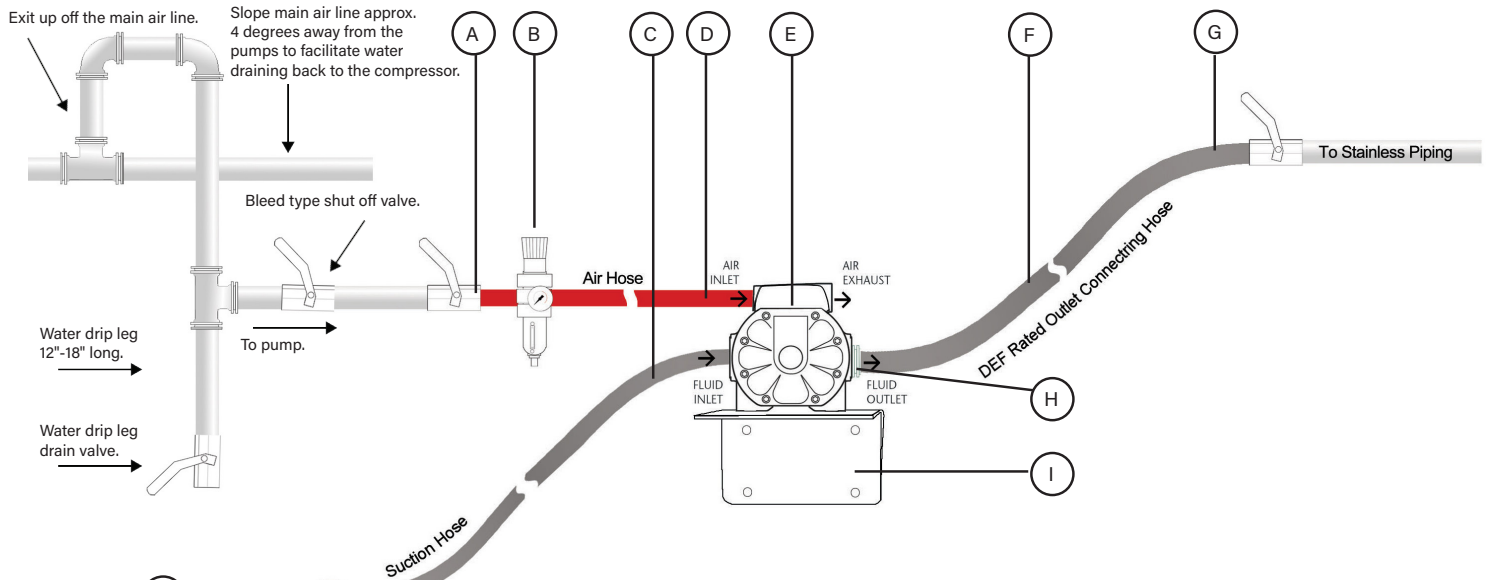

DEF Pumping Systems

A - Airline Shut-off Valve

- 3230-019, 3/8"
- 3230-010, 1/2"
- 3230-011, 3/4"

B - Airline Filter Regulator

- 3260-035, 3/8"
- 3260-036, 1/2"
- 3260-037, 3/4"

C - DEF Rated Inlet Hose

- 8570-006, 6' x 3/4"

D - Air Connection Hose

- 8134-005, 5' x 3/8"

E - CenterFlo

- 1120-025A, CF15 Poly/BSPP AODD
- 1120-031A, CF30 Poly/BSPP AODD

F - DEF Rated Outlet Connecting Hose

- 8561-006, 6' x 3/4' Swivel Virgin PVC
- 2230-032, 3/4" Stainless Steel Clamp

G - Outlet Valve - Stainless Steel

H - Pressure Relief Kit

- 3120-201, 1/2" 125 psi
- 3120-202, 1" 125 psi

I - Wall Mount Bracket

- 4411-016

J - Suction Kit includes; RSV series

- coupler, insert and dip tube
- 4530-045, 275 gal tote
- 4530-046, 330 gal