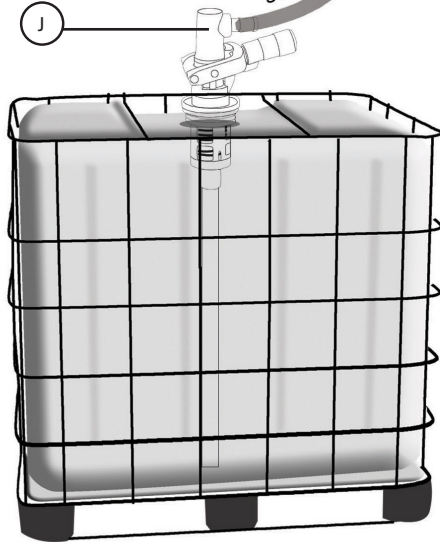

DEF Pumping Systems

A - Airline Shut-off Valve

- 3230-019, 3/8"
- 3230-010, 1/2"
- 3230-011, 3/4"

B - Airline Filter Regulator

- 3260-035, 3/8"
- 3260-036, 1/2"
- 3260-037, 3/4"

C - DEF Rated Inlet Hose

- 8570-006, 6' x 3/4"

D - Air Connection Hose

- 8134-005, 5' x 3/8"

E - CenterFlo

- 1120-025A, CF15 Poly/BSPP AODD
- 1120-031A, CF30 Poly/BSPP AODD

F - DEF Rated Outlet Connecting Hose

- 8561-006, 6' x 3/4' Swivel Virgin PVC
- 2230-032, 3/4" Stainless Steel Clamp